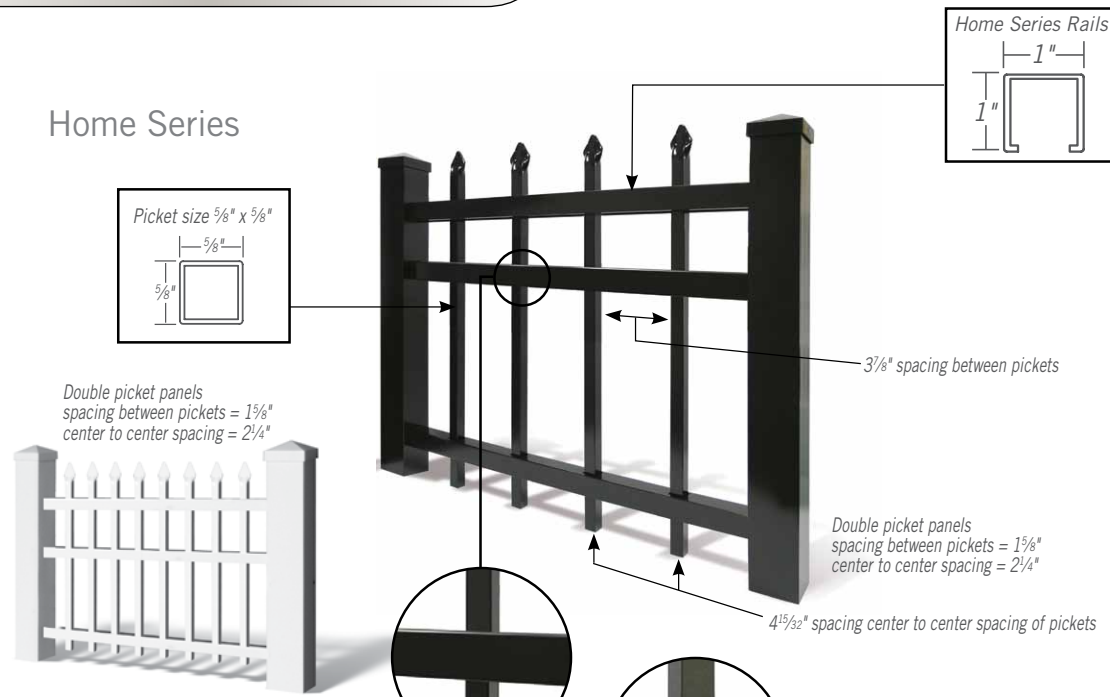

FEATURES

Home Series