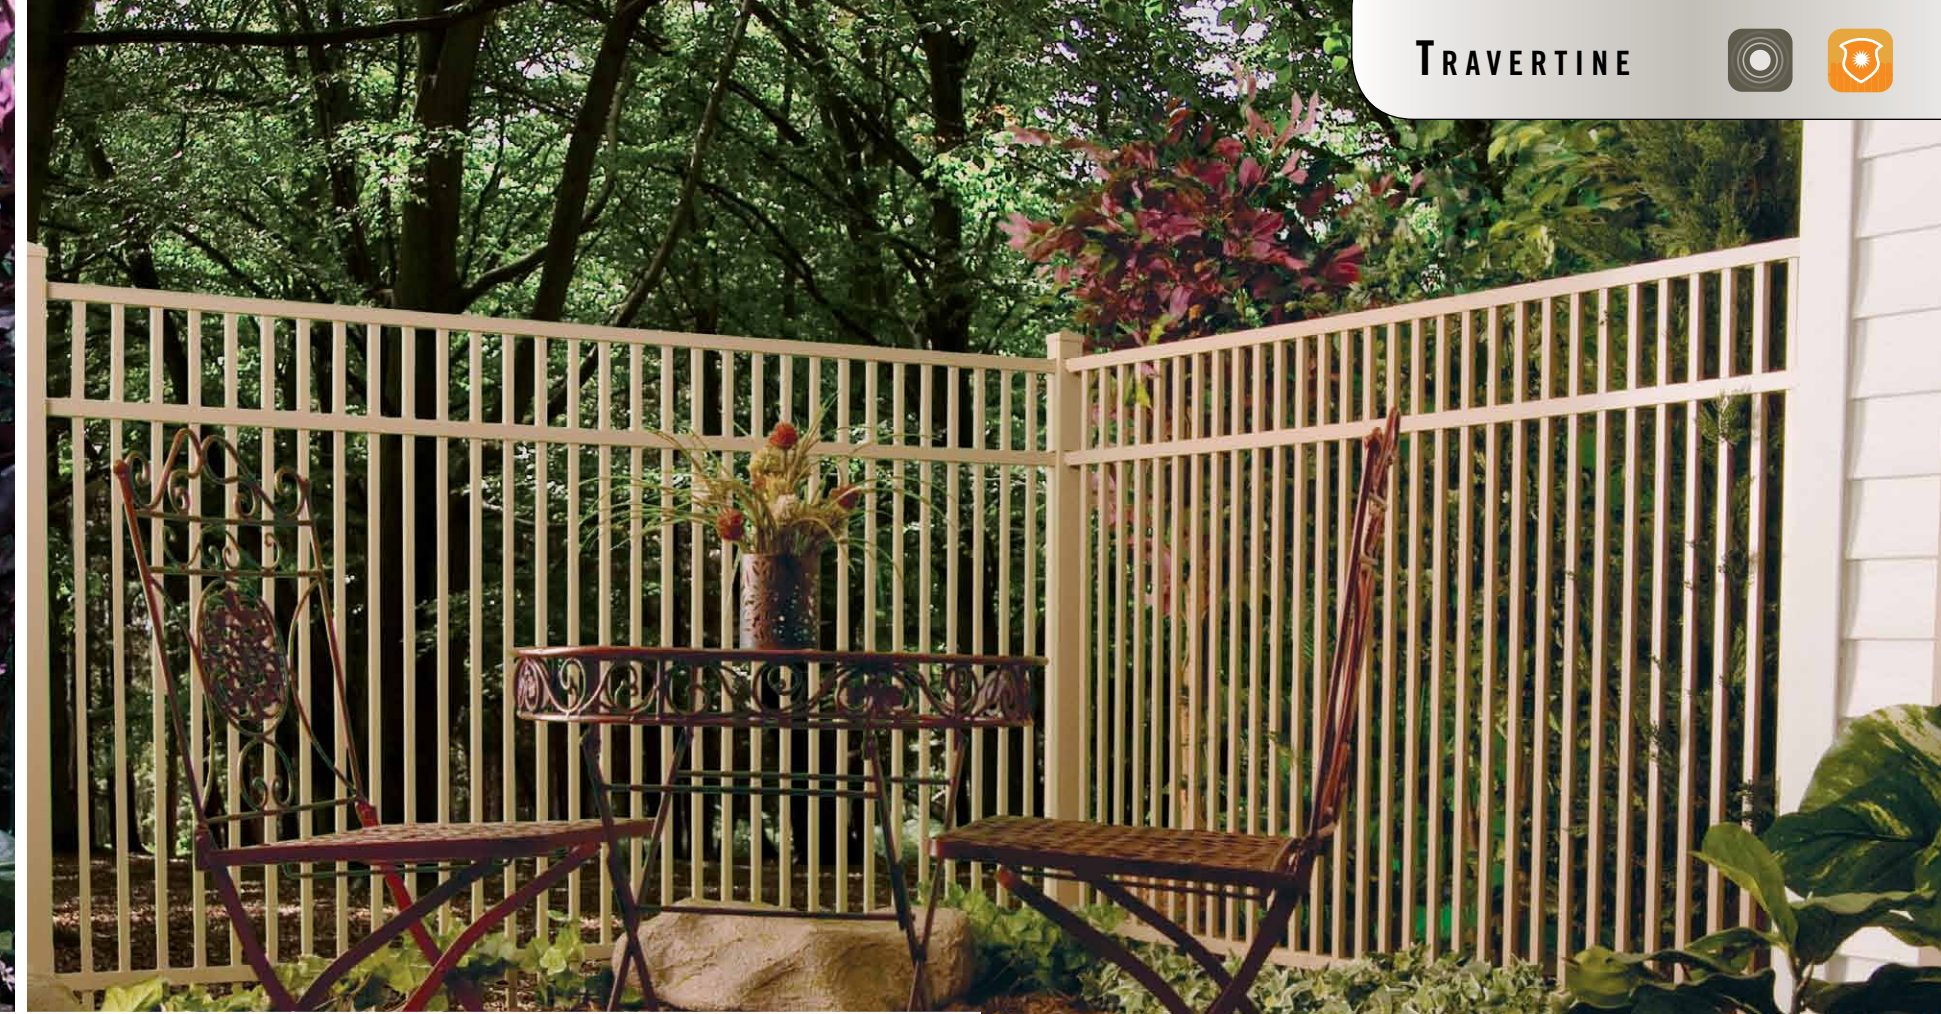

Shown in: 48" Home Series - Wicker