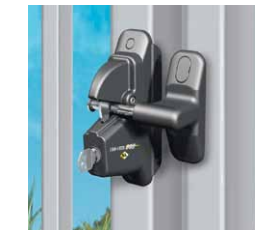

GATES

All gates are fully welded for extra strength, include self-closing color matched hinges and have optional Gravity, Lock and Pool Safe latches