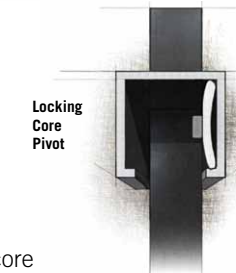

### Our Strength is at the Core

ActiveYards aluminum fencing with Corigin technology features a solid metal core that runs through the center of each rail to help it stand strong through the seasons.

What's the biggest difference? No screws. With time and weather, screws on traditionally built fences can loosen, rust or break. Our core is designed with interior locking pivots that grip each picket of the fence just as tightly as screws, but without the wear and tear.

### Beauty from all Angles

A key to a beautiful fence is its ability to rack or flex and follow the natural slopes of your yard. Corigin technology allows our fencing to rack farther so that it can flex to angles that other standard fencing just can't.

Traditionally built fences

Corigin™ technology

Part of the reason our fencing racks better is because ActiveYards aluminum fencing eliminates screws altogether. Not only does this make for a more gracefully laying boundary, it also eliminates the eyesore of screws. With ActiveYards aluminum fencing, you have a perfectly smooth-looking fence from both sides. Now you can love every view of your yard.