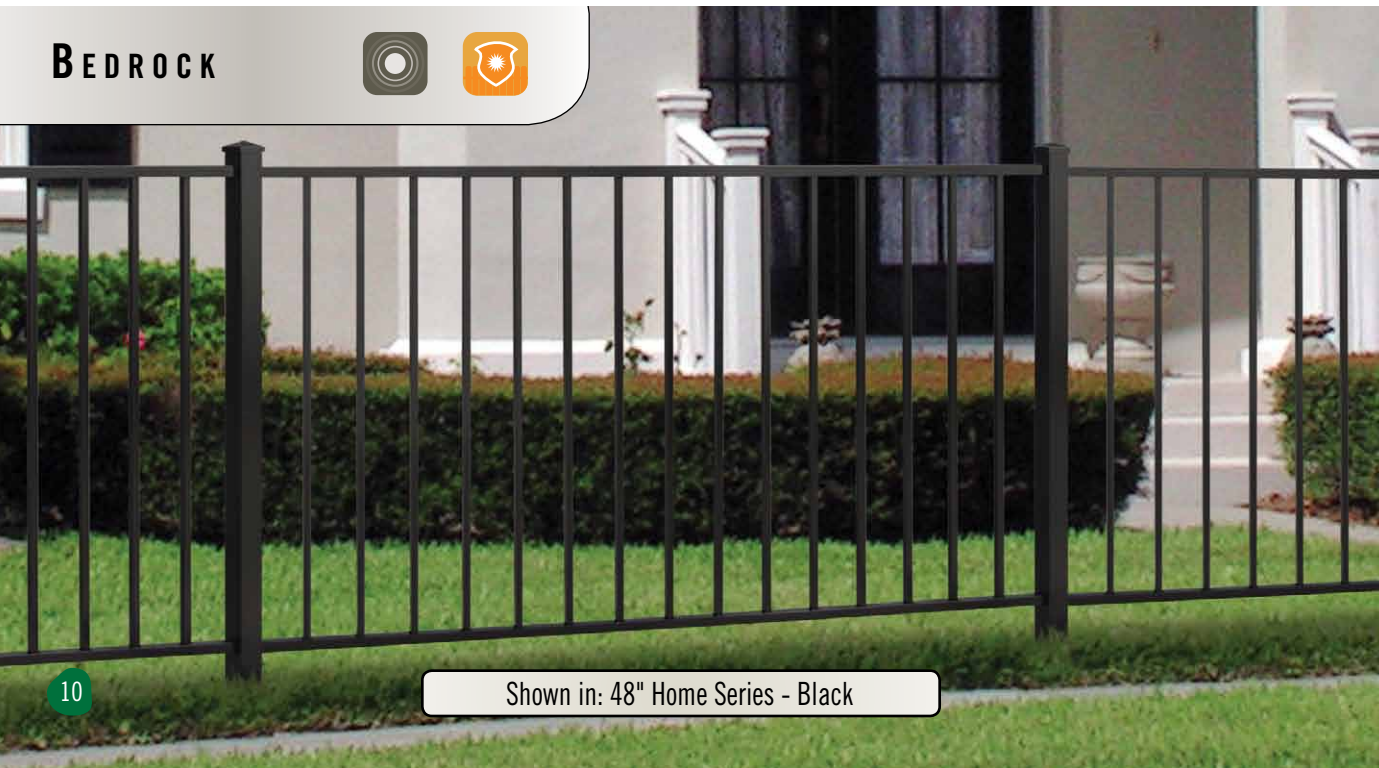

6' wide Walk Gate - Haven Series

8' wide Double Drive Single Arch Gate - Haven Series

10' wide Double Drive Estate Arch Gate - Haven Series

## DRIVE GATES

Drive gates can be created with single arched gates (2 gate leaves), estate arched gates (2 gate leaves), and using two straight walk gates.

Shown in: 36" Home Series - Black

Shown in: 48" Home Series - Black