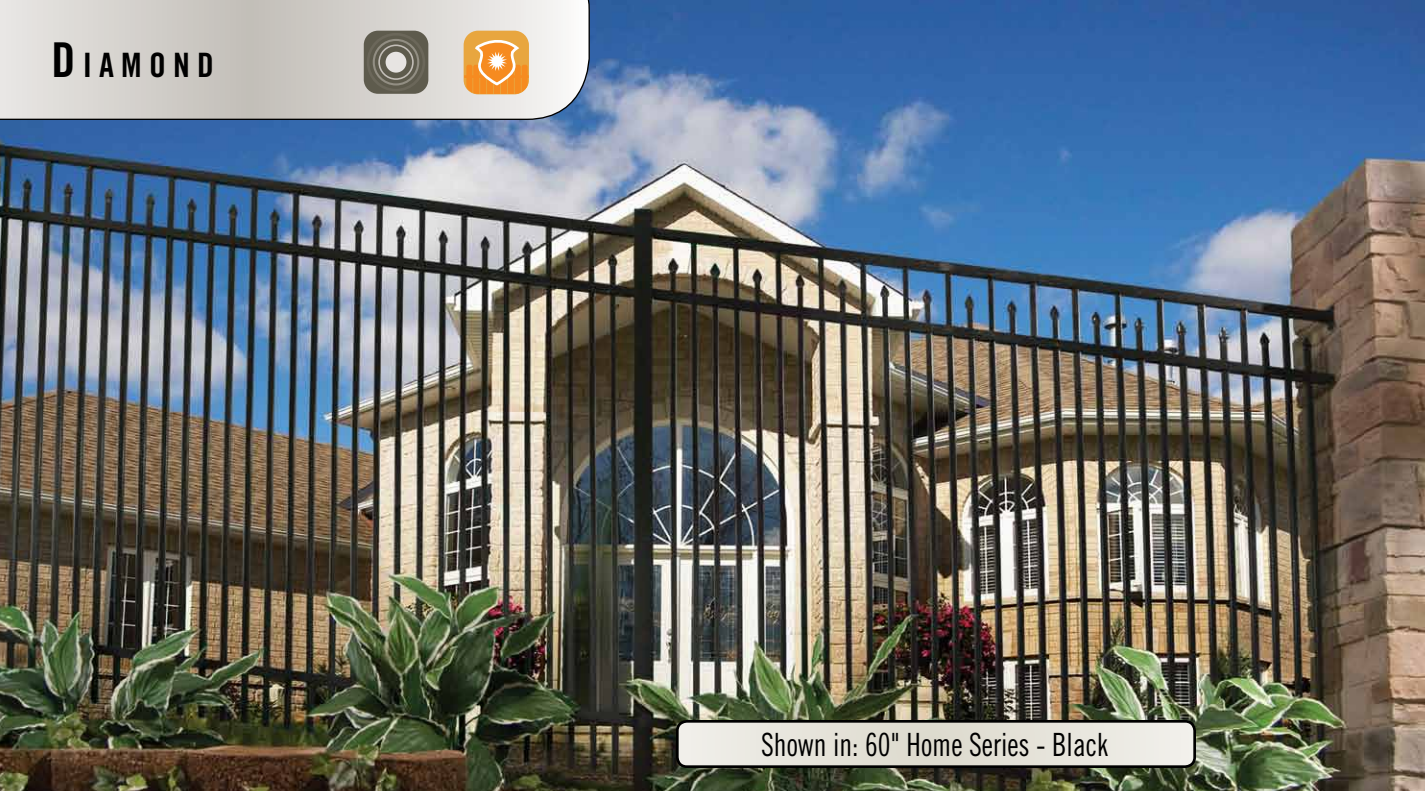

DIAMOND

MARBLE

GRANITE

ONYX