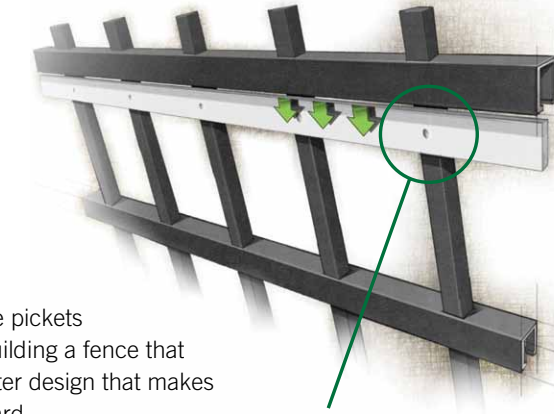

### Better from the inside out

ActiveYards has a whole new way for you to think about aluminum fencing. With a patent-pending construction system called Corigin, we connect the pickets and rails from the inside, fortifying the core and building a fence that outperforms all other standard fencing. It's a smarter design that makes ActiveYards the strong, beautiful choice for your yard.

### Our Strength is at the Core

ActiveYards aluminum fencing with Corigin technology features a solid metal core that runs through the center of each rail to help it stand strong through the seasons.

What's the biggest difference? No screws. With time and weather, screws on traditionally built fences can loosen, rust or break. Our core is designed with interior locking pivots that grip each picket of the fence just as tightly as screws, but without the wear and tear.