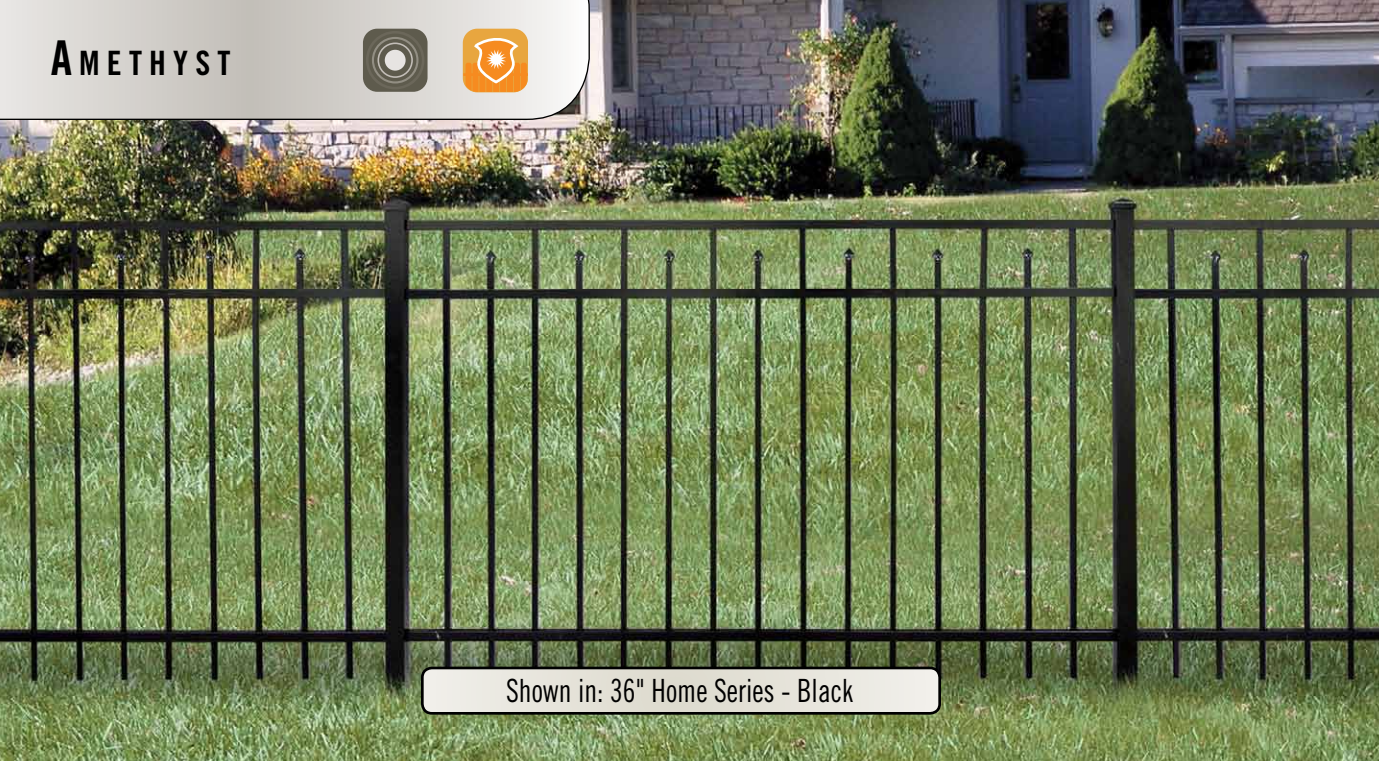

6' wide Walk Gate - Haven Series

8' wide Double Drive Single Arch Gate - Haven Series

10' wide Double Drive Estate Arch Gate - Haven Series

## DRIVE GATES

Drive gates can be created with single arched gates (2 gate leaves), estate arched gates (2 gate leaves), and using two straight walk gates.

Shown in: 36" Home Series - Black

Shown in: 48" Home Series - Black