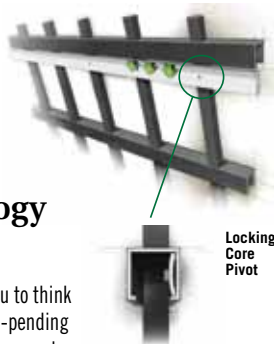

### Corigin™ Technology

Better from the inside out

ActiveYards has a whole new way for you to think about aluminum fencing. With a patent-pending construction system called Corigin, we connect the pickets and rails from the inside, fortifying the core and building a fence that outperforms all other standard fencing. It's a smarter design that makes ActiveYards the strong, beautiful choice for your yard.

### Our Strength is at the Core

ActiveYards aluminum fencing with Corigin technology features a solid metal core that runs through the center of each rail to help it stand strong through the seasons.

What's the biggest difference? No screws. With time and weather, screws on traditionally built fences can loosen, rust or break. Our core is designed with interior locking pivots that grip each picket of the fence just as tightly as screws, but without the wear and tear.