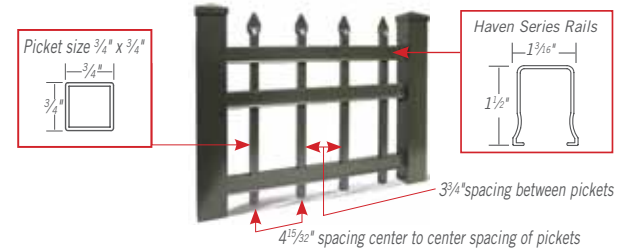

### Bedrock

48"x72"

Black

\*Metallic Pewter

\*Also available in  
Metallic Pewter