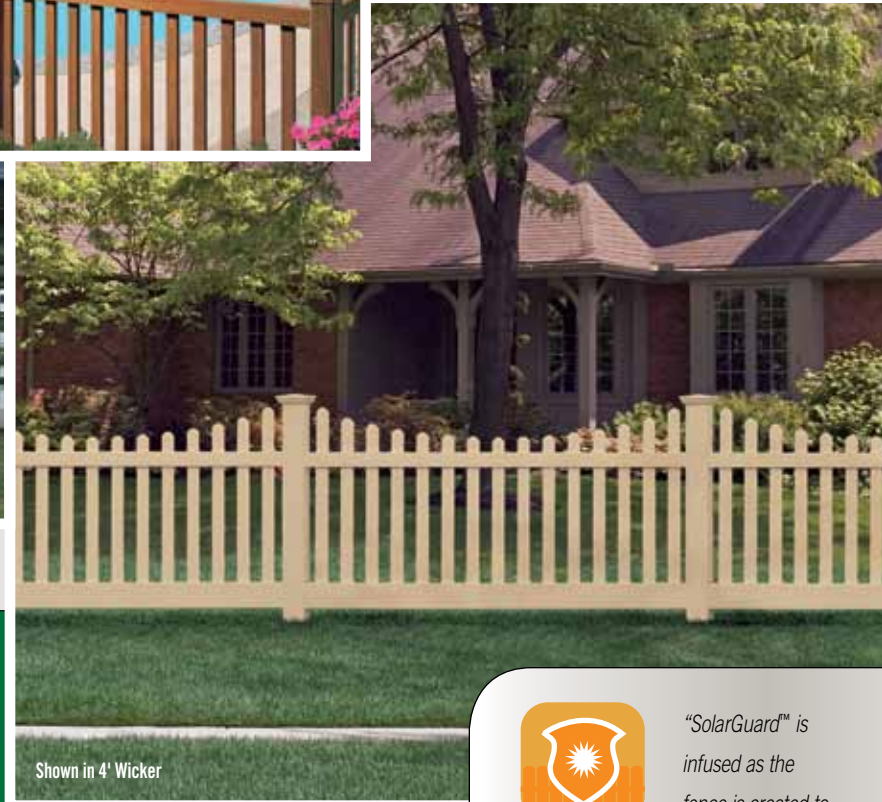

Shown in 6' White

Shown in 4' & 5' Sand

SOLARGUARD™
Color that Lasts

Even when the sun is at its brightest, your fence should be too. That's why we've created an exclusive color retention technology, SolarGuard™, which helps your fence outperform others against the sun's harmful rays.

Shown in 6' Cambium Red Cedar

Cambium Red Cedar

Wicker

Sand

White

Decorative rails are standard on all privacy fencing.

CAMBIUM™
Natural Beauty

Enjoy nature uninterrupted. Cambium™ gives your ActiveYards™ fencing a natural wood appearance. As you take in the view of your backyard, this beautiful boundary blends right in.

CAMBIUM™

Natural Beauty

"Natural woodwork without the work- but all the beauty"

Shown in 6' Cambium Red Cedar

GREENBRIER

Shown in 4' Cambium Red Cedar

SILVERBELL SCALLOP

Shown in 4' White